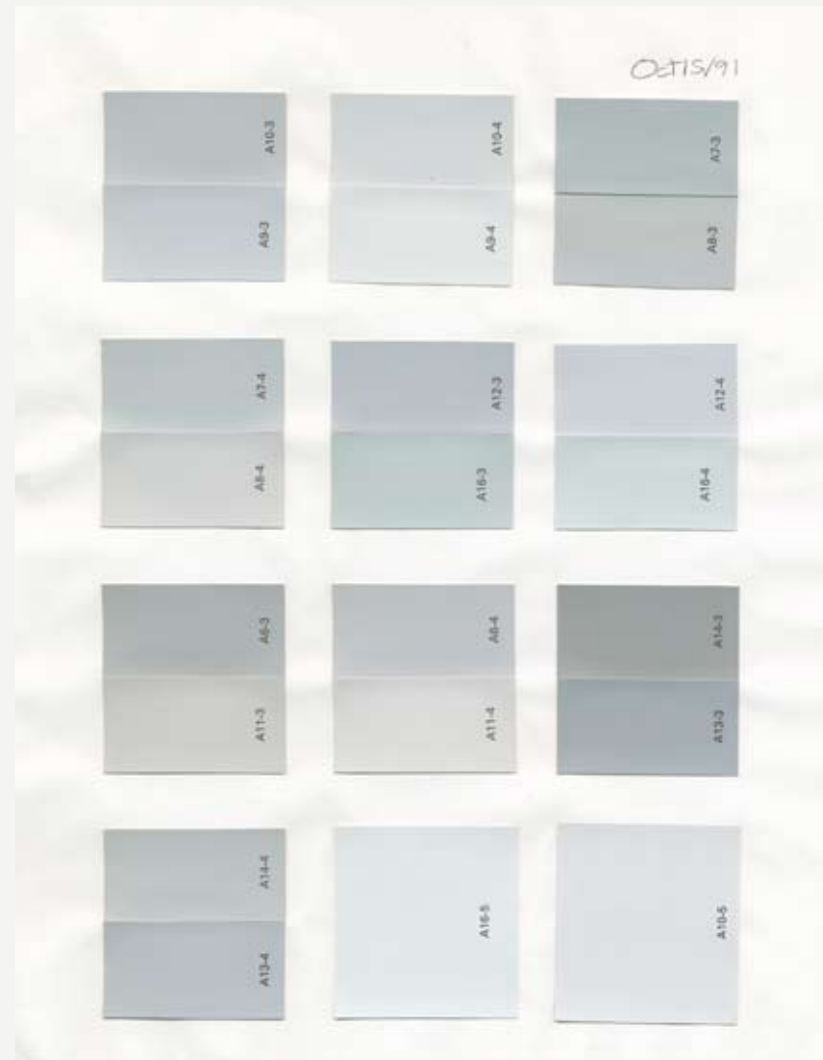

Untitled, October 15, 1991
 colour chips and pen on paper, 49.2 x 33 cm. (11 x 8 1/2 inches)

Untitled, October 15, 1991
 pen on paper, 49.2 x 33 cm. (11 x 8 1/2 inches)

Untitled, October 16, 1991
colour chips and pen on paper, 49.2 x 33 cm. (11 x 8 1/2 inches)