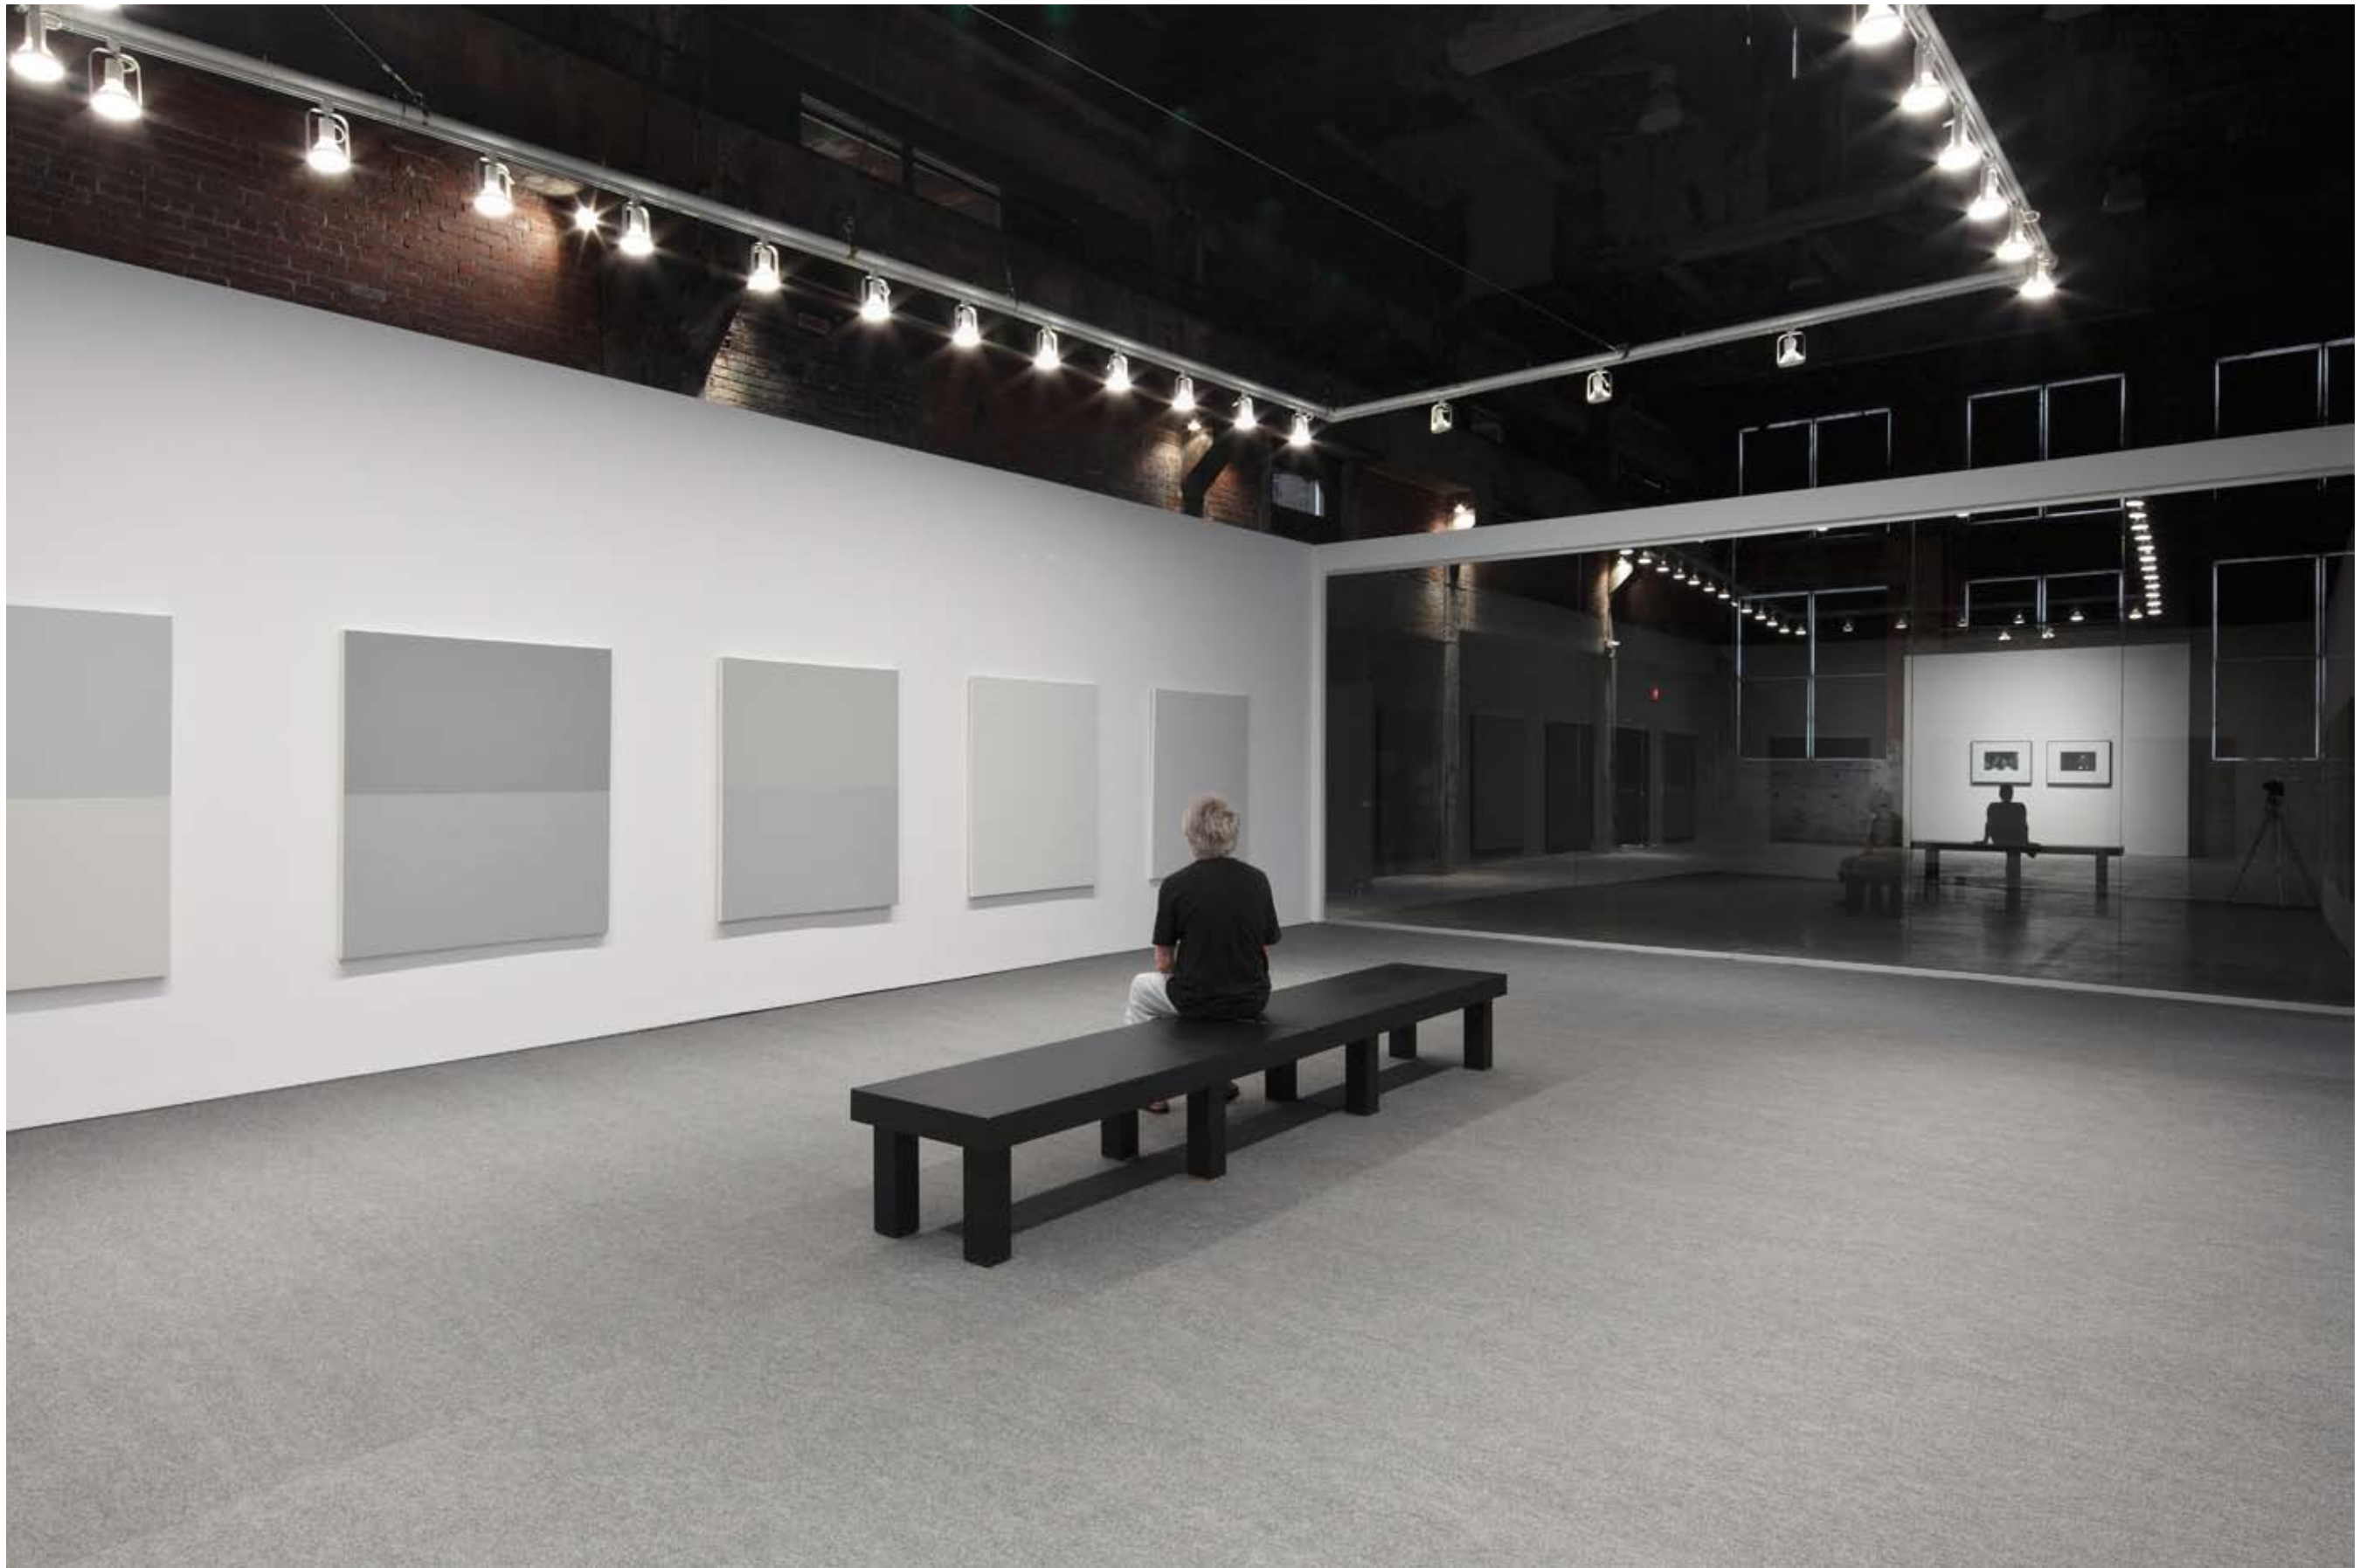

Tableaux: Pictures at an Exhibition, 2010
installation, 12.12 x 7.51 x 3.53 m (477 x 296 x 139 inches) overall

Tableaux: Pictures at an Exhibition, 2010
installation, 12.12 x 7.51 x 3.53 m (477 x 296 x 139 inches) overall