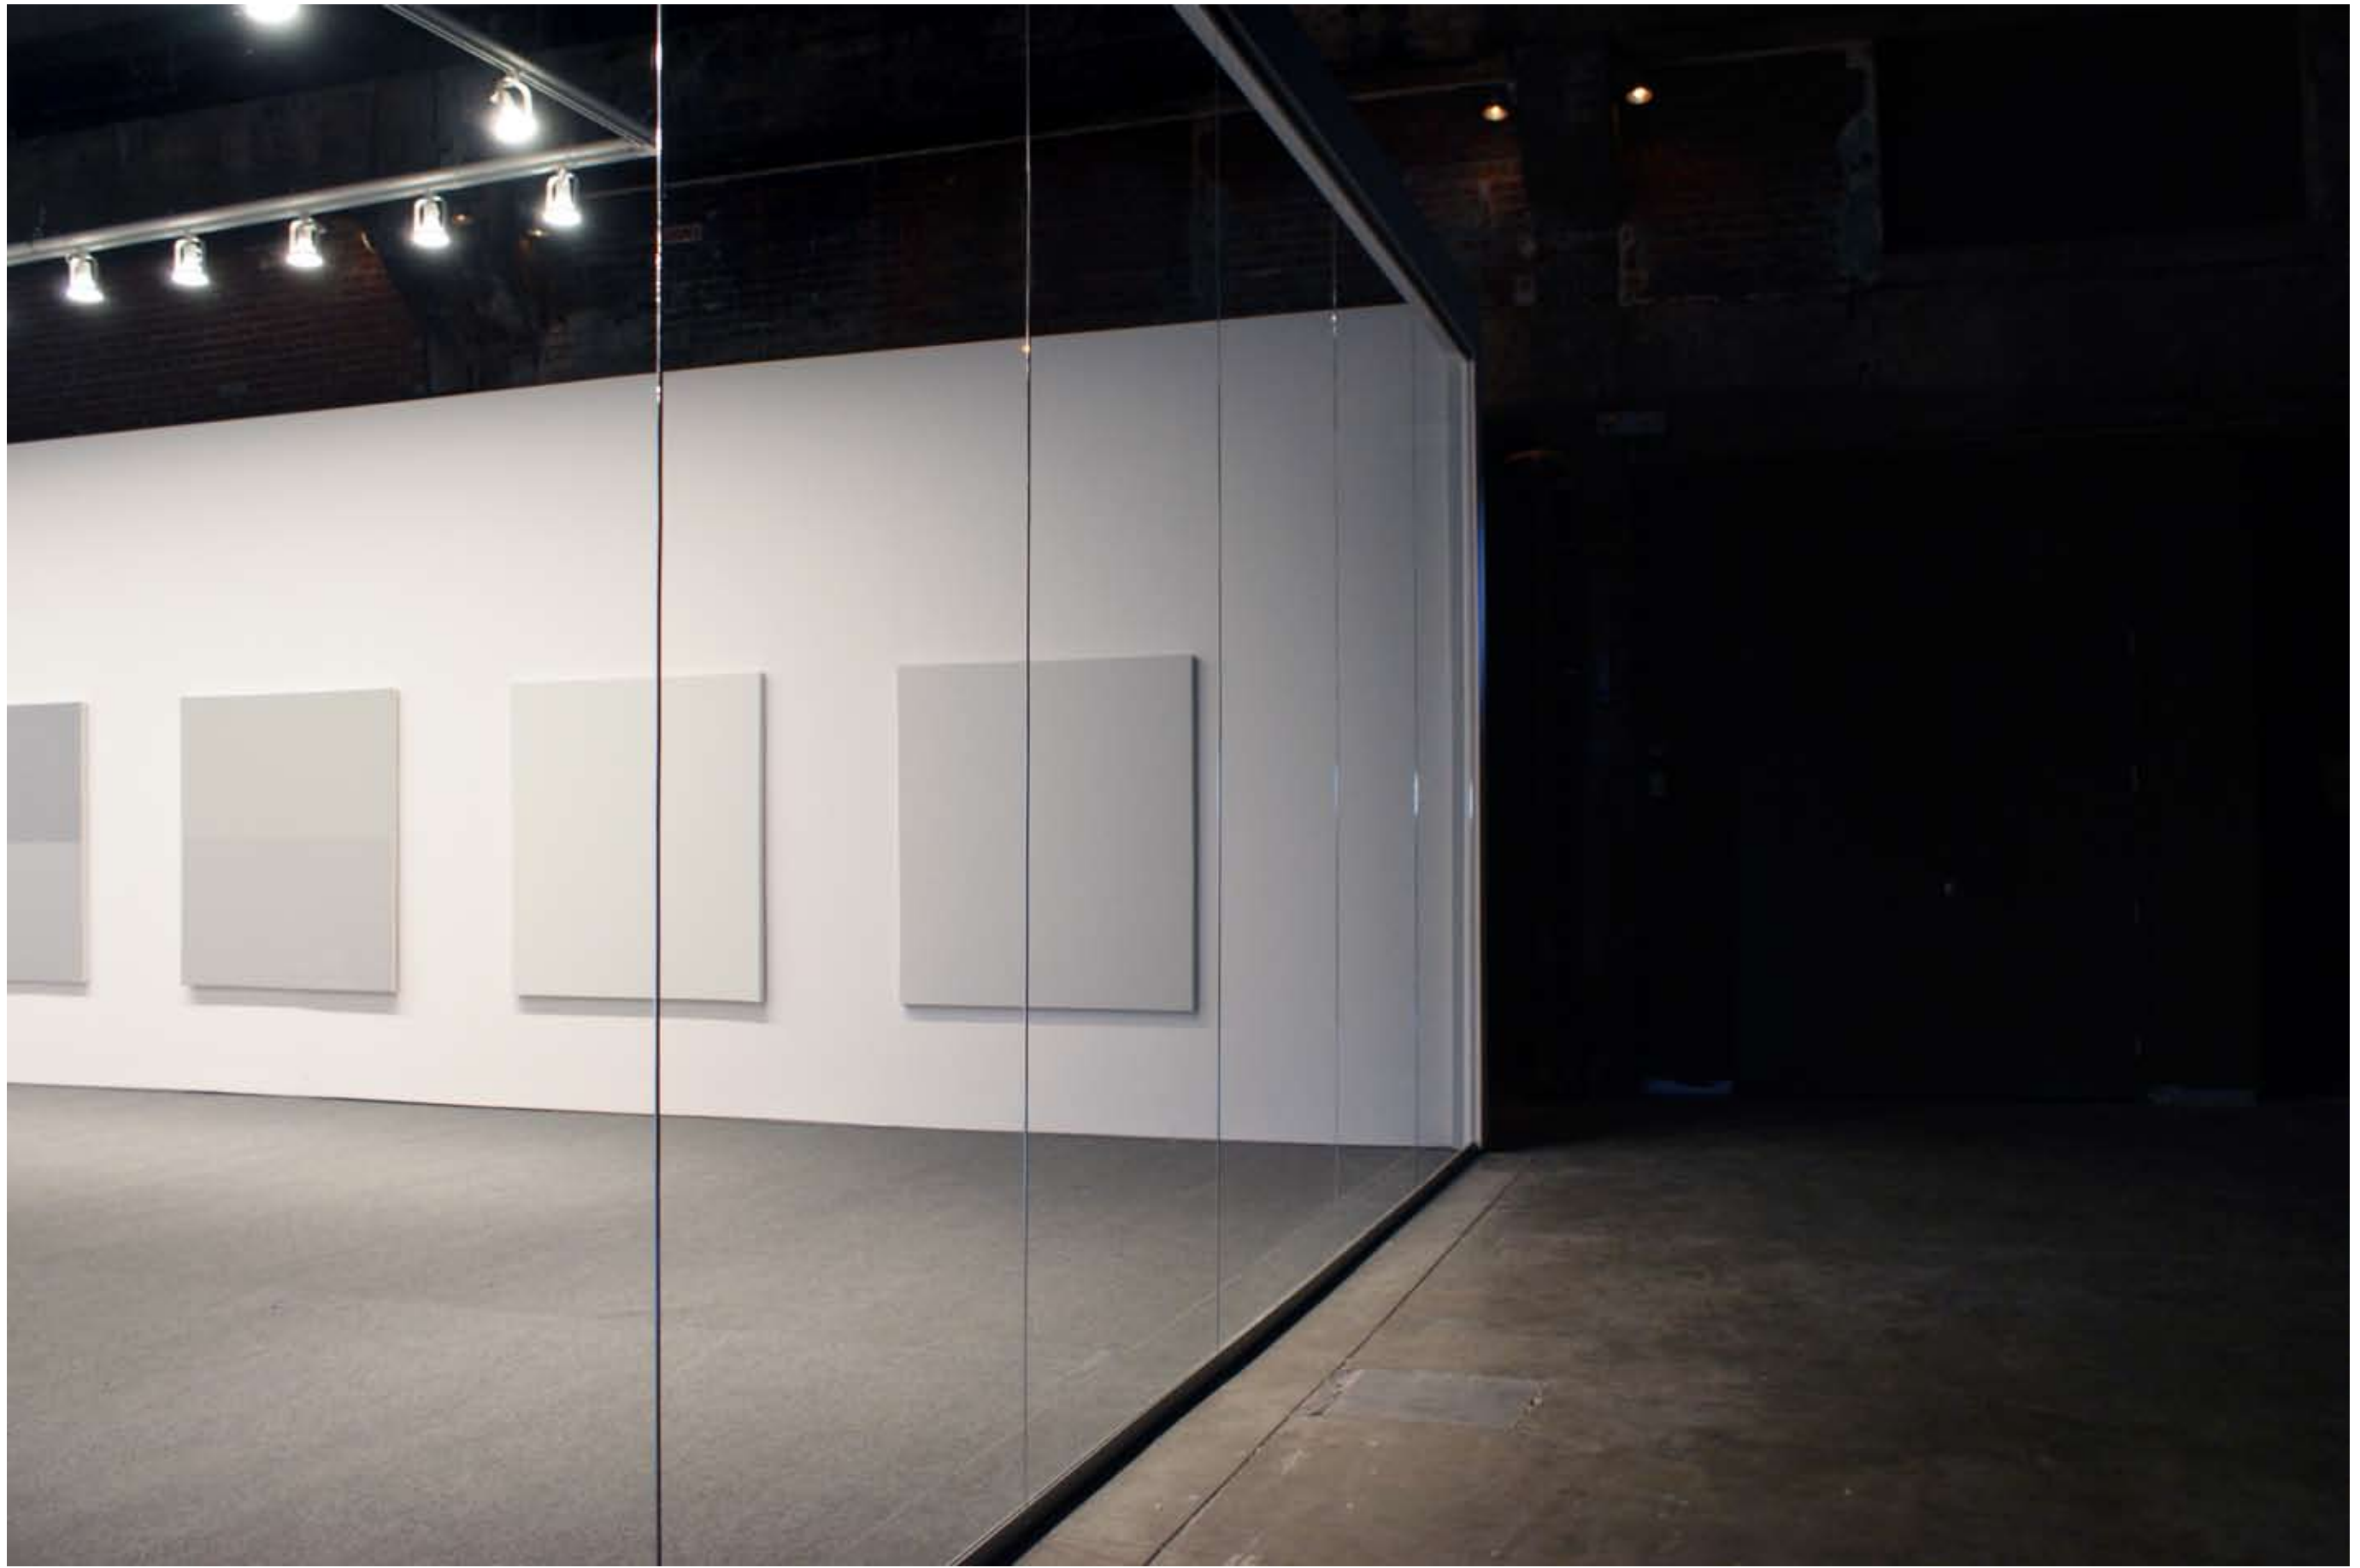

Tableaux: Pictures at an Exhibition, 2010
installation, 12.12 x 7.51 x 3.53 m (477 x 296 x 139 inches) overall

Tableaux: Pictures at an Exhibition, 2010
installation, 12.12 x 7.51 x 3.53 m (477 x 296 x 139 inches) overall