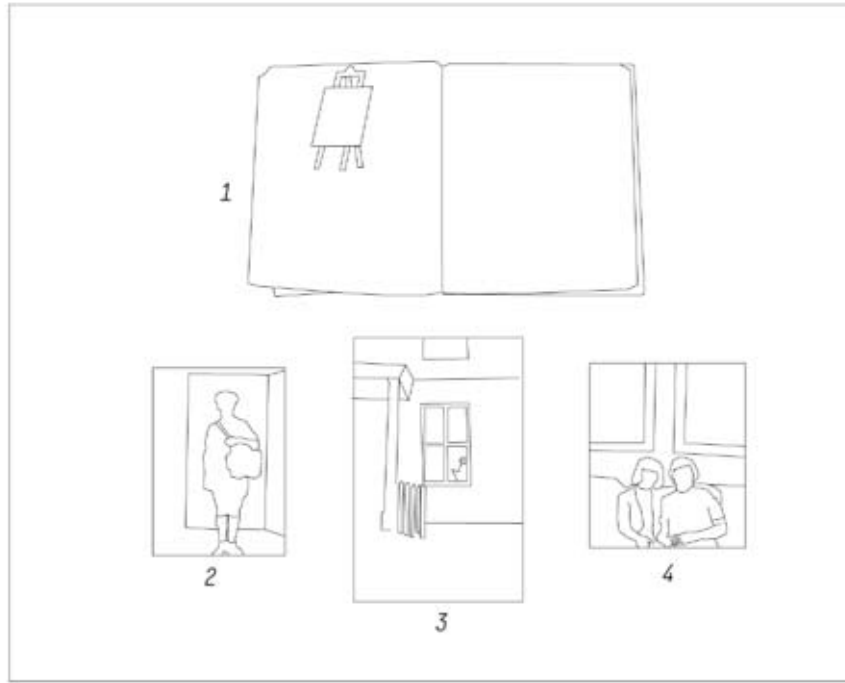

1
Photographer unknown
Album of portraits of actresses compiled by Hugh Becket, about 1875
McCord Museum, MP-1978.27.1.1-129