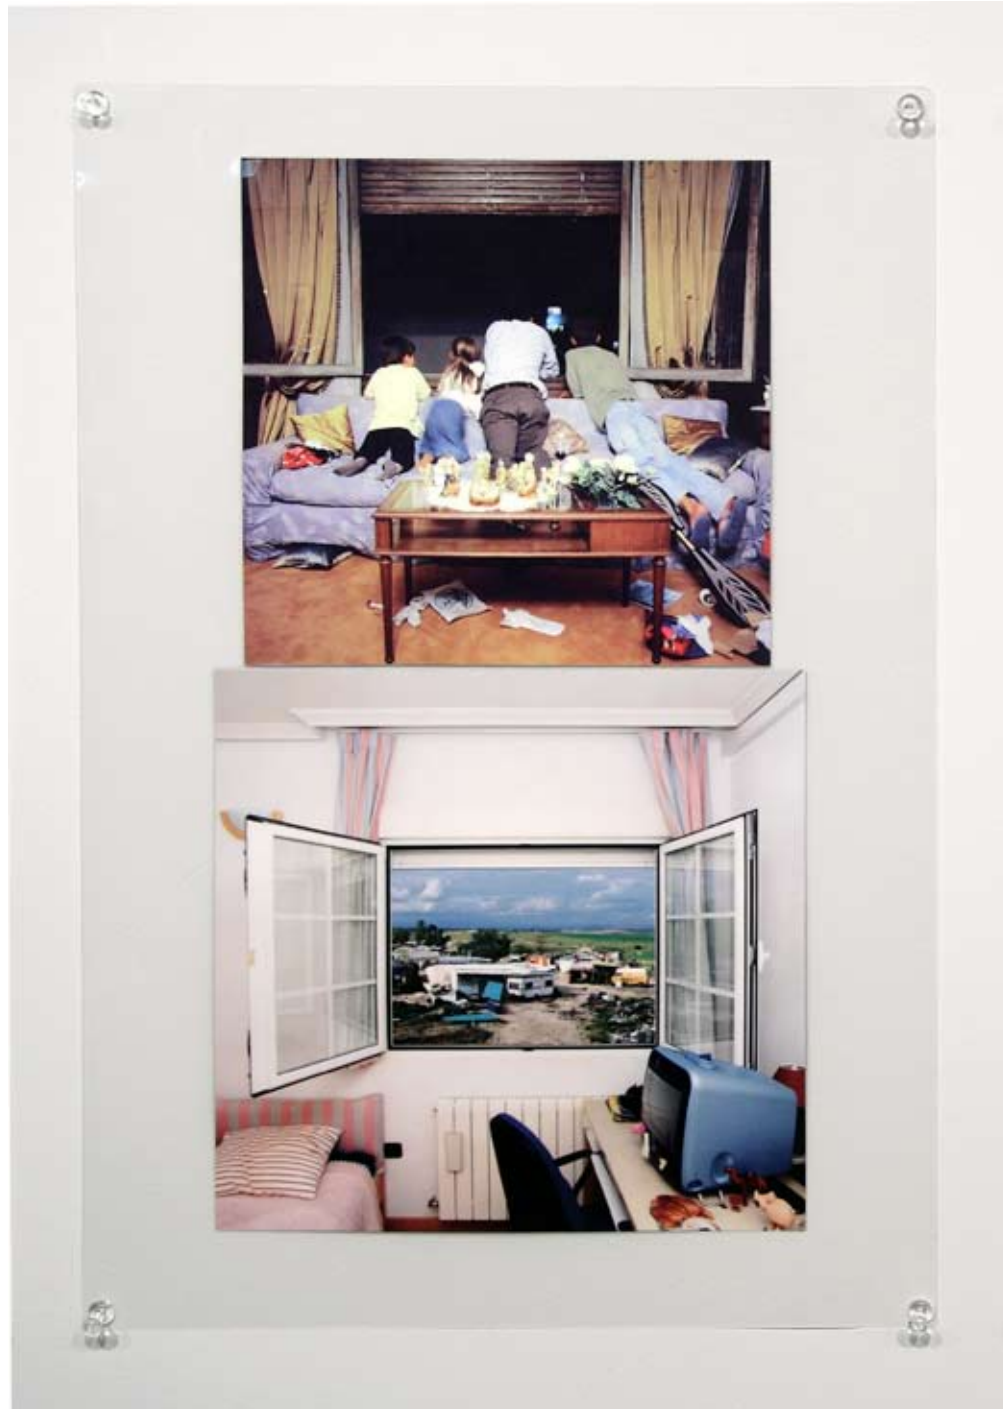

Exhibition view, Musée McCord, Montréal

Exhibition view, Musée McCord, Montréal

Album X, 2010
image montage in plastic laminate, 80 panels, 44.5 x 29 cm (17 1/2 x 11 1/2 inches) each
collection of Musée d'art contemporain de Montréal

Album X, 2010
image montage in plastic laminate, 80 panels, 44.5 x 29 cm (17 1/2 x 11 1/2 inches) each
view of panels 9 and 10

Album X, 2010
image montage in plastic laminate, 80 panels, 44.5 x 29 cm (17 1/2 x 11 1/2 inches) each
view of panels 11 and 12

Album X, 2010
image montage in plastic laminate, 80 panels, 44.5 x 29 cm (17 1/2 x 11 1/2 inches) each
view of panels 13 and 14

Album X, 2010
image montage in plastic laminate, 80 panels, 44.5 x 29 cm (17 1/2 x 11 1/2 inches) each
view of panels 25 and 26