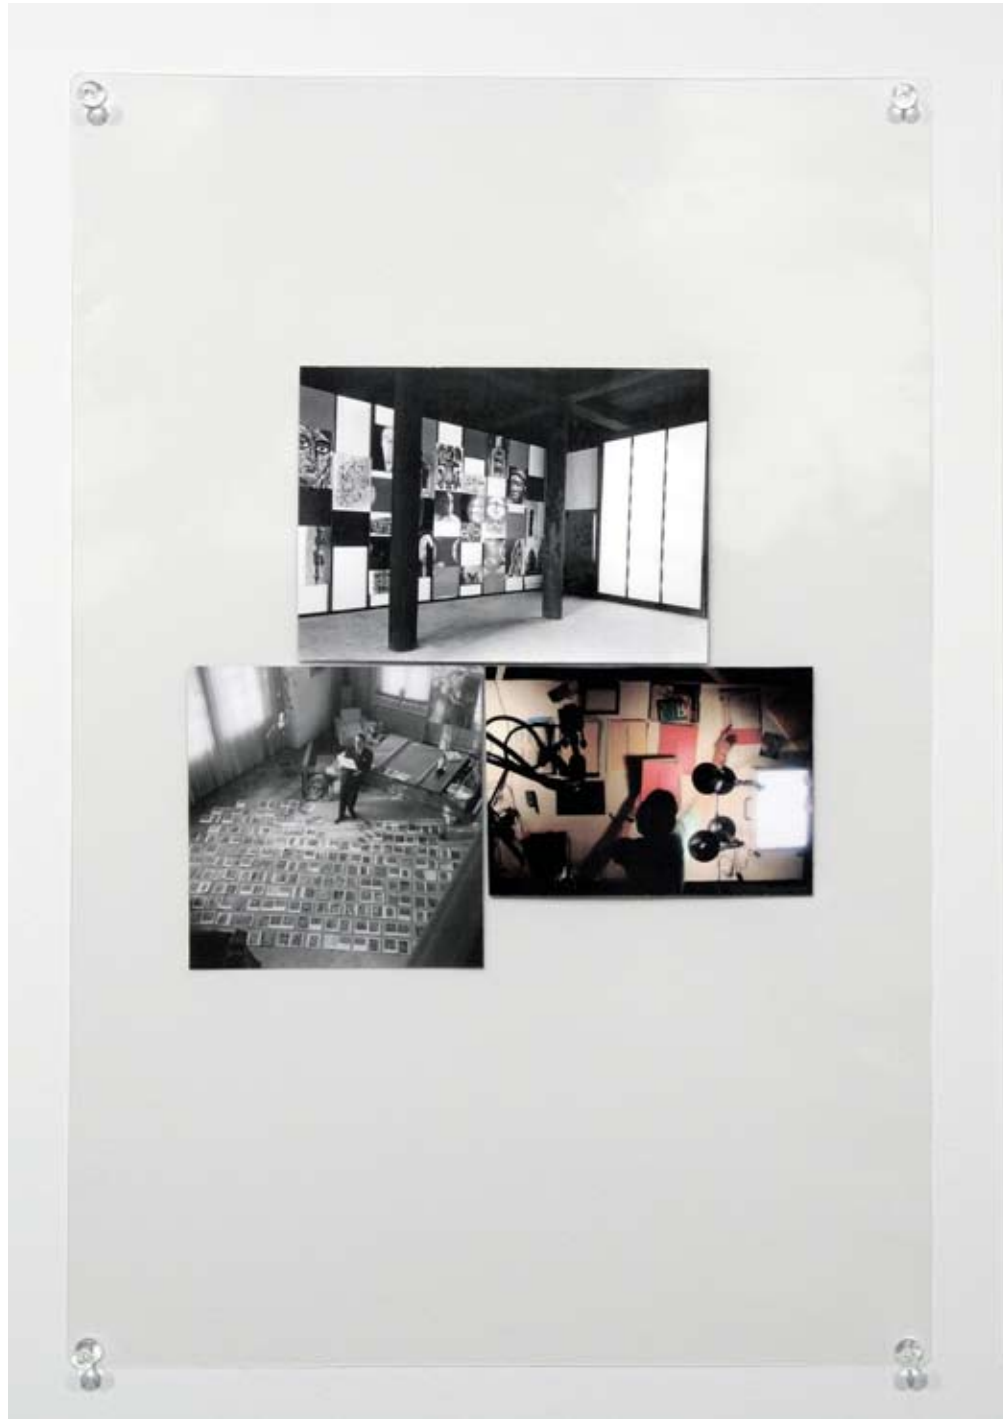

Cabinet (Montréal), 2011
montage of photographs and objects drawn from the Notman Photographic Archives of the McCord Museum, view of display case #6

Exhibition view, Musée McCord, Montréal

Album X, 2010
image montage in plastic laminate, 80 panels, 44.5 x 29 cm (17 1/2 x 11 1/2 inches) each
view of panels 52 and 53